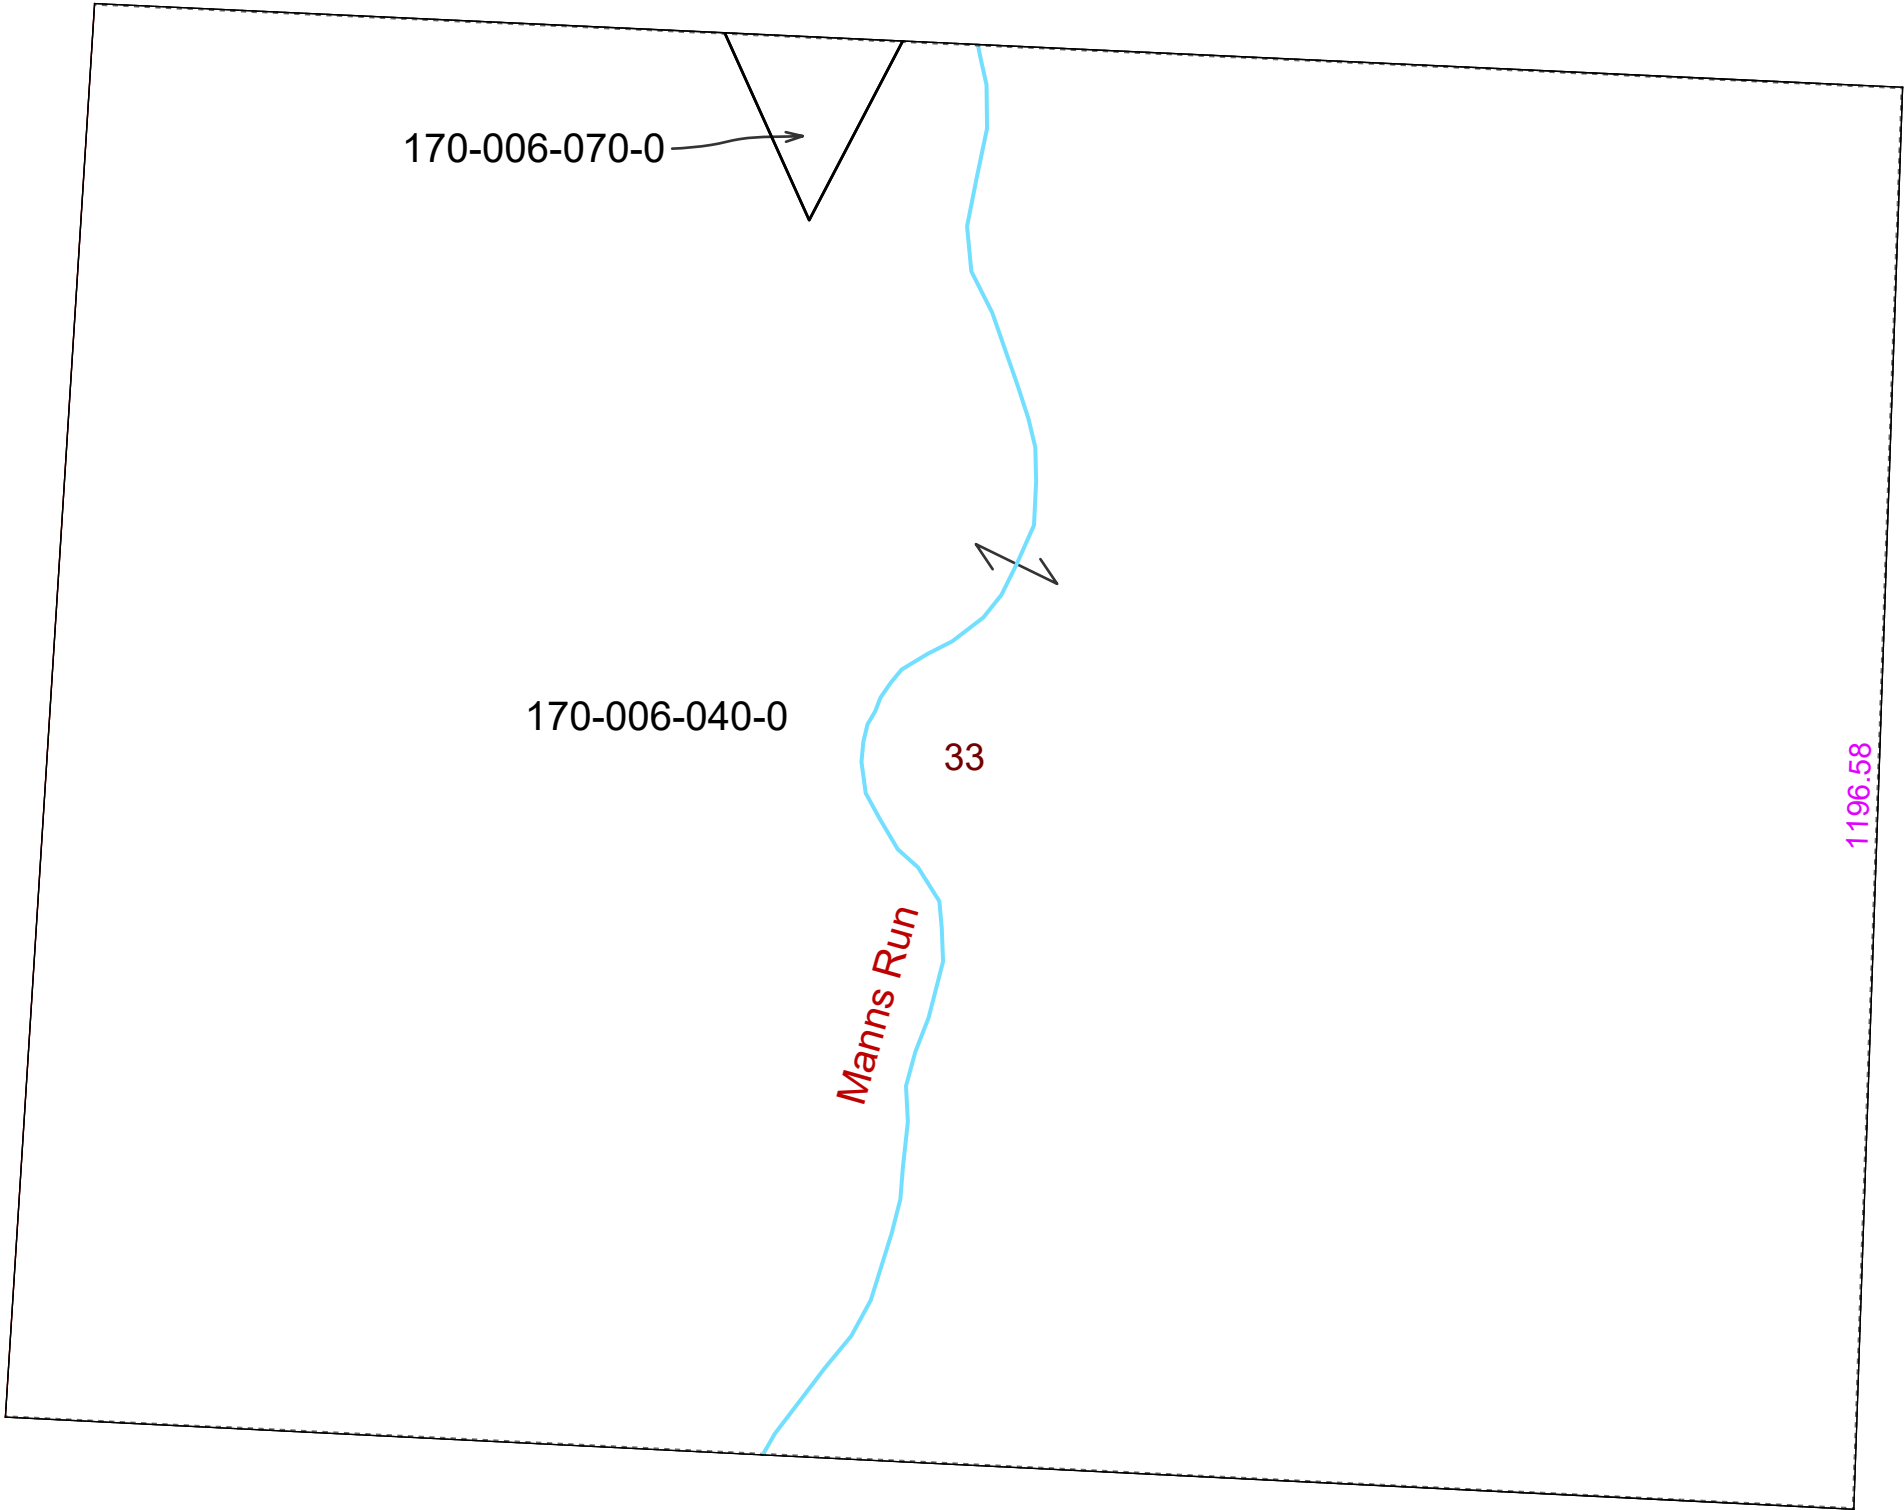

MORGAN COUNTY, OHIO

Boundaries

Type

- County
- Hidden
- Hydro
- Parcel
- ROW
- Section
- Lot
- <all other values>

08/10/2020

WINDSOR TWP. FRAC. 33, T-10, R-11

PIN	Owner	LegalDescr	VOL	PAGE	Acres
170-006-070-0	HANSON GREGORY D TRUSTEE HANSON KAREN LOUISE TRUSTEE	R11 T10 S00 FR 33	OR210	343	0.75
170-006-040-0	HANSON GREGORY D TRUSTEE HANSON KAREN LOUISE TRUSTEE	R11 T10 S00 FR 33	OR210	343	37.25